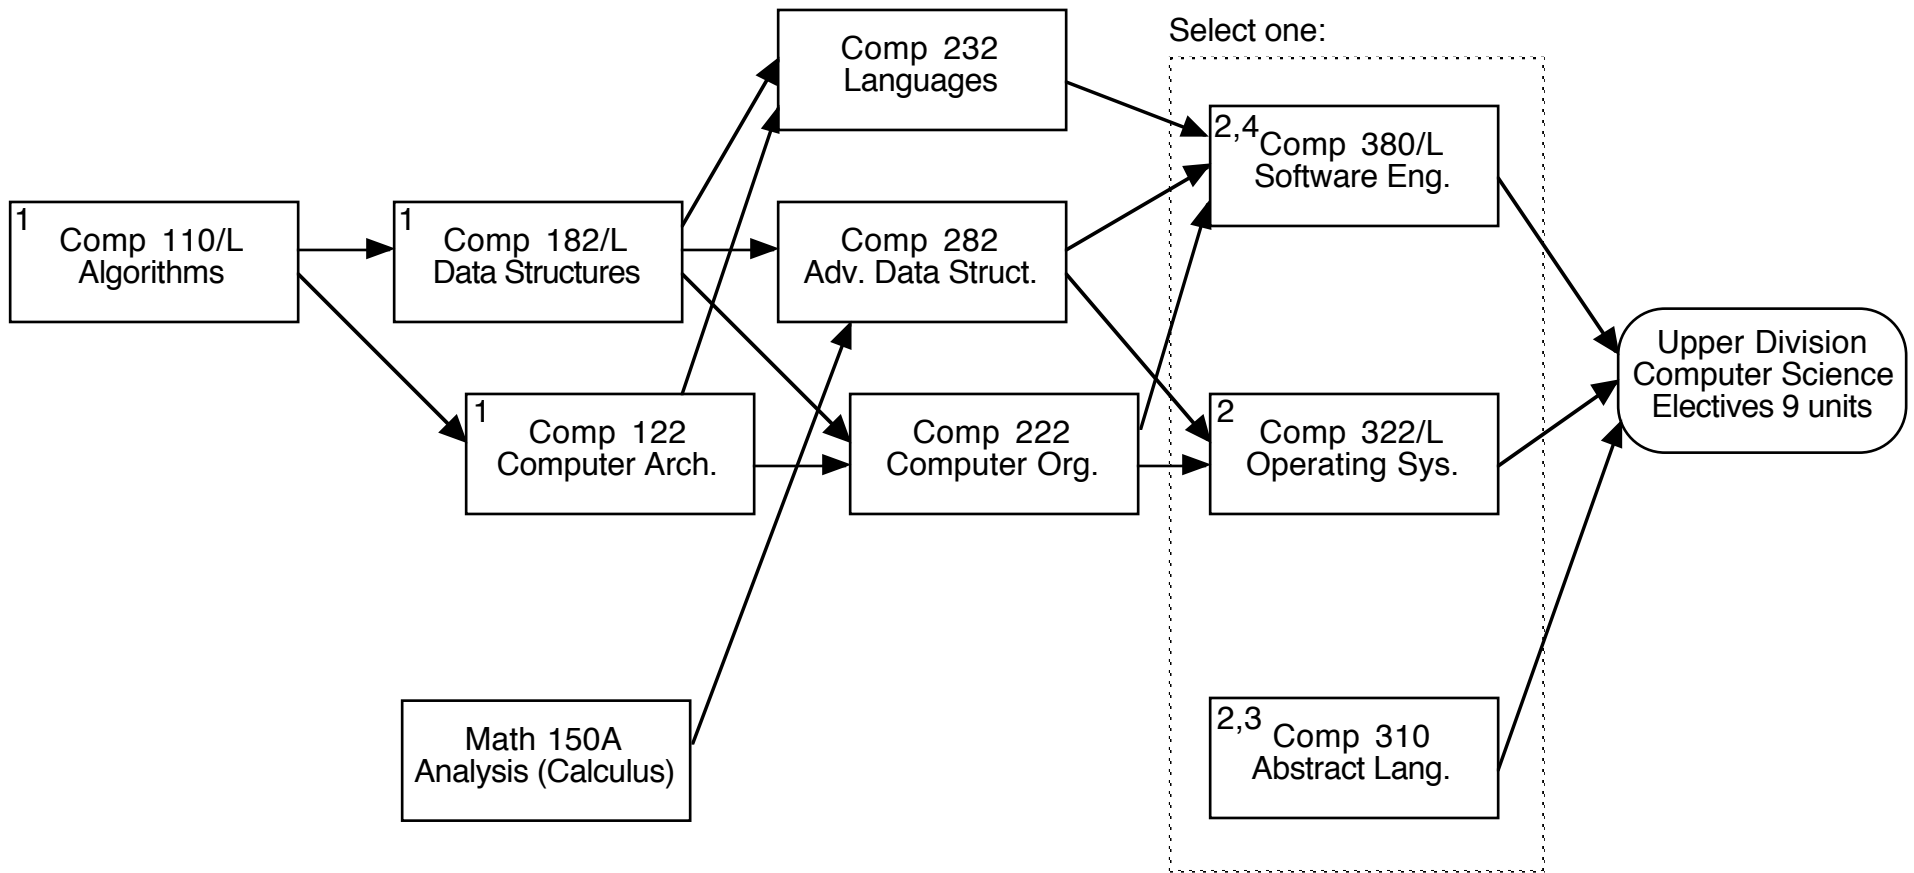

CSUN COMPUTER SCIENCE MINOR INFORMATION 2006-2008 Catalog

Notes:

1. Comp 110/L has a prerequisite of Math 102 or 104 or 105 or 150A; Comp 122 and 182/L have prerequisites of Math 104 or 105 or 150A, and English composition.
2. Select one of Comp 310, Comp 322/L, Comp 380/L as required; either or both of the other courses may be applied towards the upper division computer science electives package.
3. Comp 310 has a prerequisite of Math 326 which has a prerequisite of Phil 230.
4. Comp 380/L has a prerequisites of either Comp 222 and 282, or Comp 232 and 282.